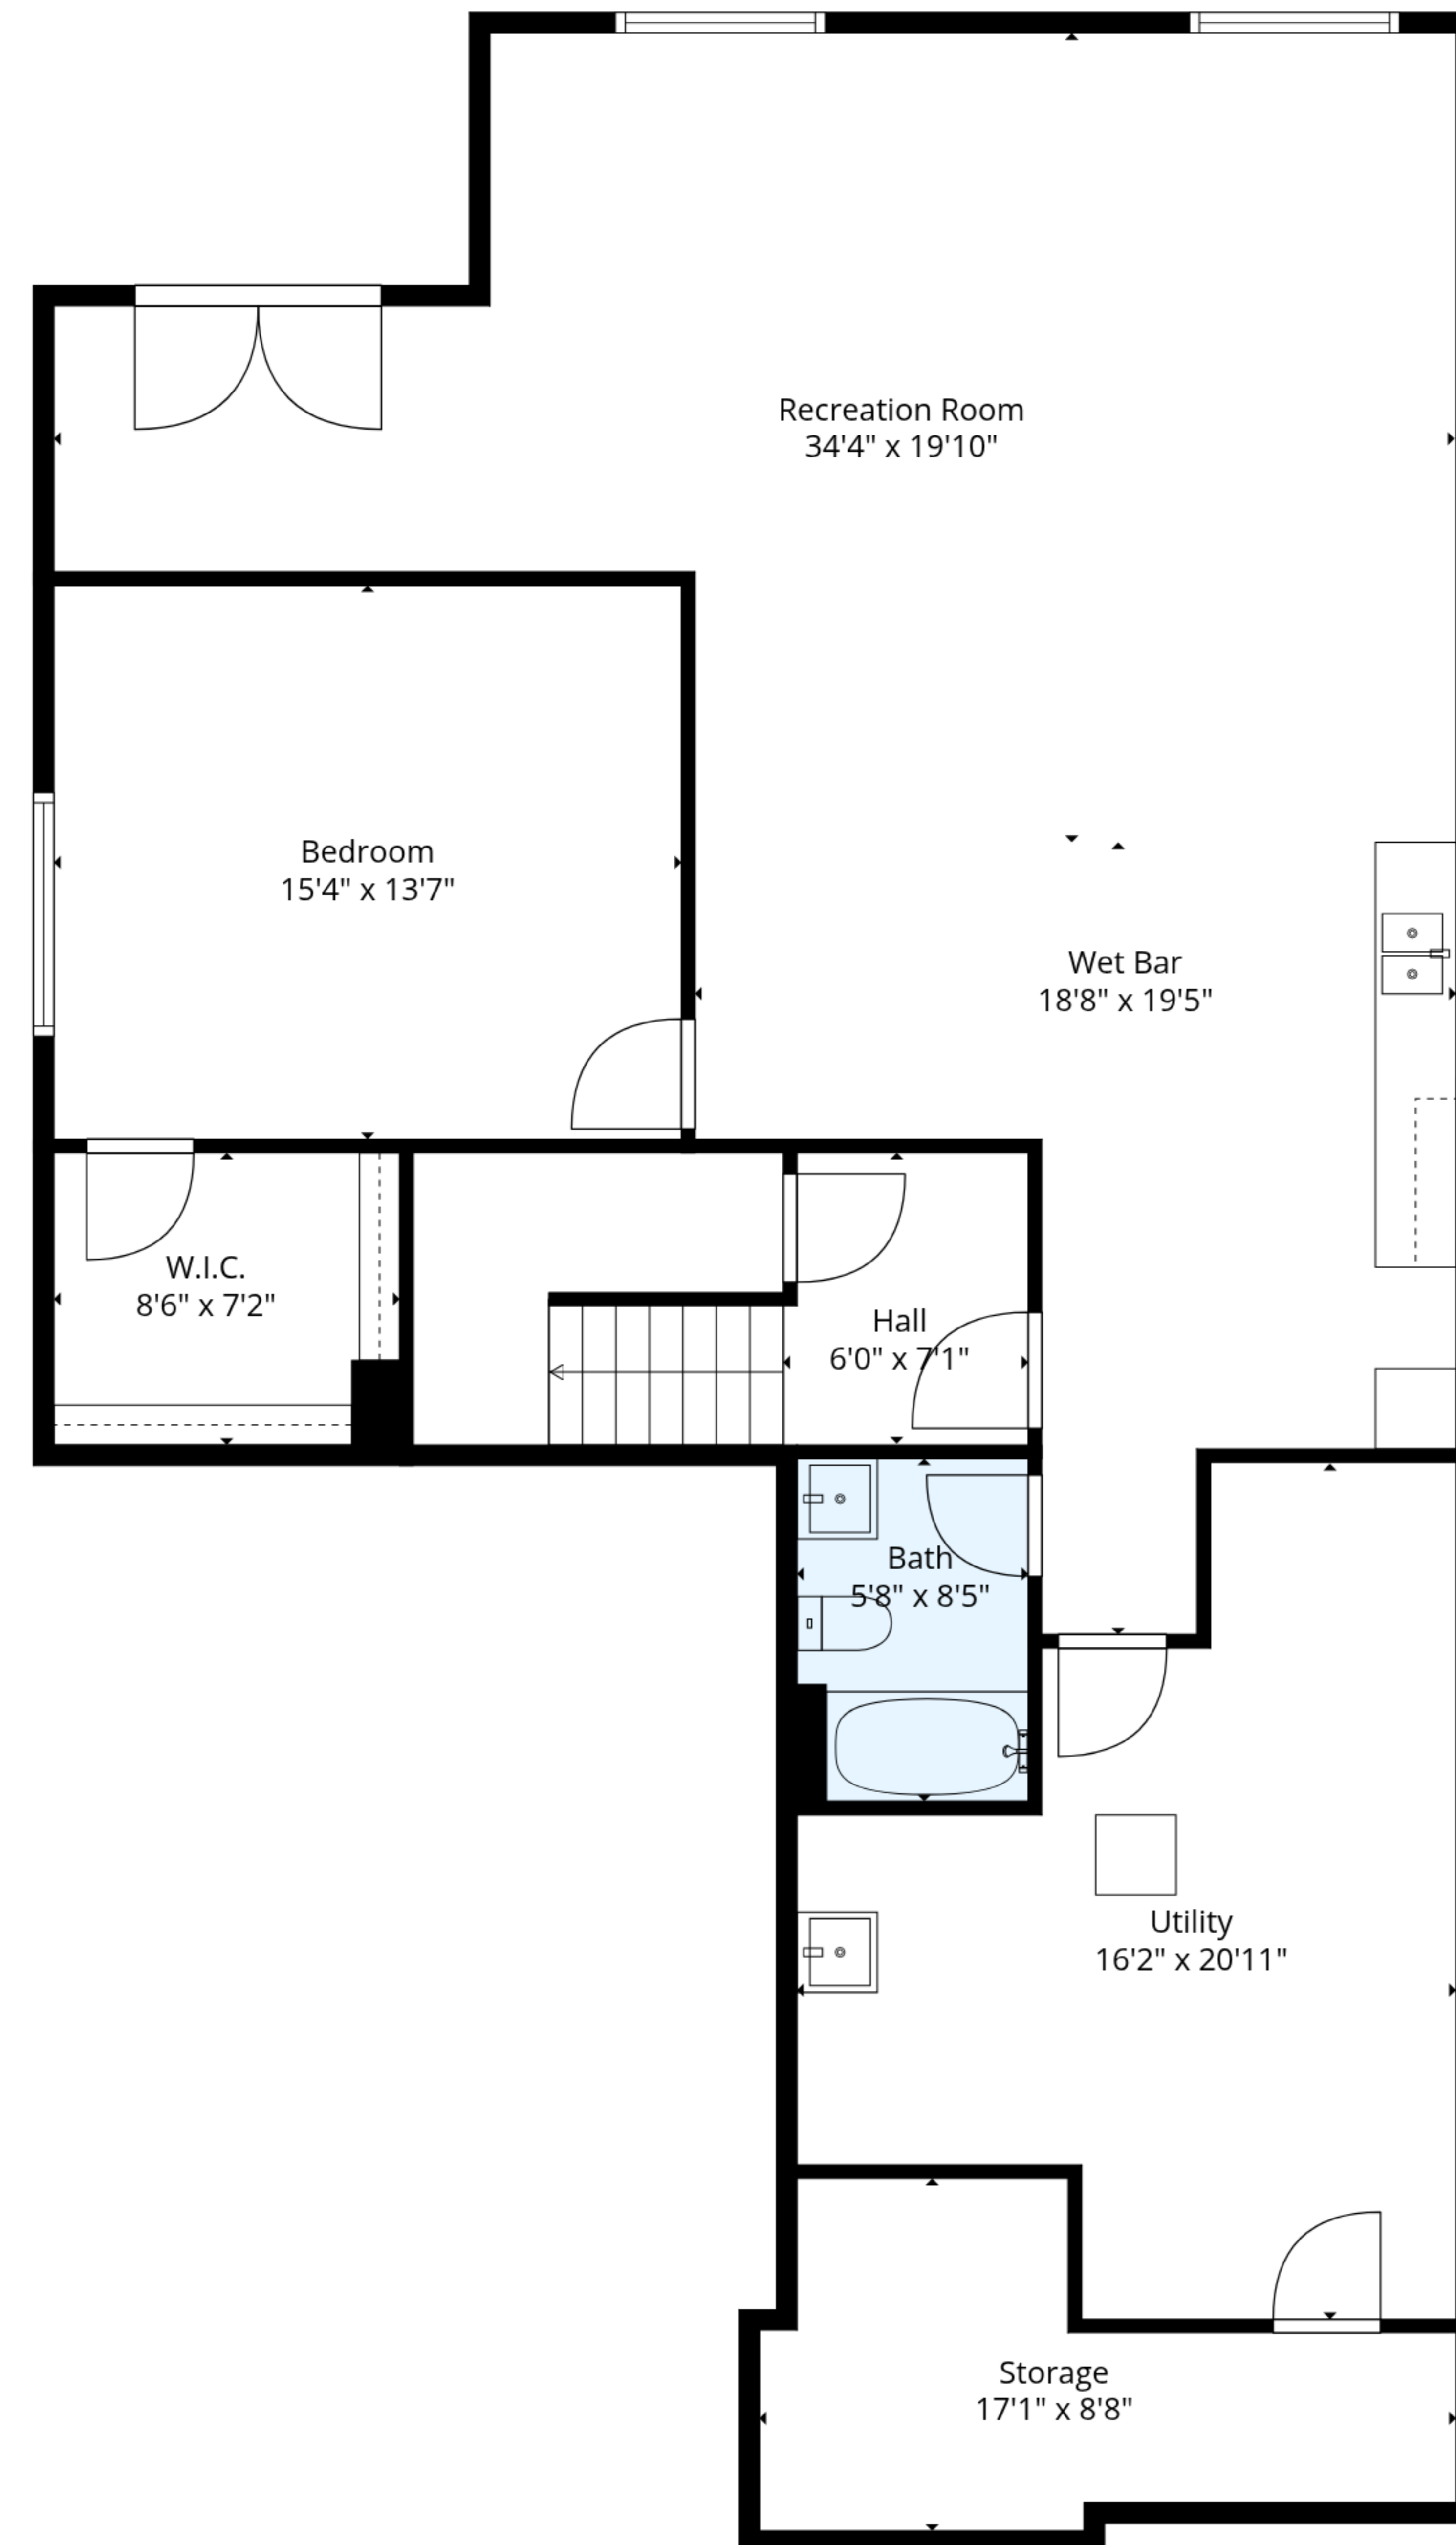

TOTAL: 2694 sq. ft

Basement 1: 1194 sq. ft, 1st floor: 1500 sq. ft

EXCLUDED AREAS: STORAGE: 109 sq. ft, UTILITY: 242 sq. ft, GARAGE: 366 sq. ft,
DECK: 392 sq. ft, FIREPLACE: 10 sq. ft, WALLS: 208 sq. ft

Basement 1

1st Floor

TOTAL: 2694 sq. ft

Basement 1: 1194 sq. ft, 1st floor: 1500 sq. ft

EXCLUDED AREAS: STORAGE: 109 sq. ft, UTILITY: 242 sq. ft, GARAGE: 366 sq. ft,
DECK: 392 sq. ft, FIREPLACE: 10 sq. ft, WALLS: 208 sq. ft