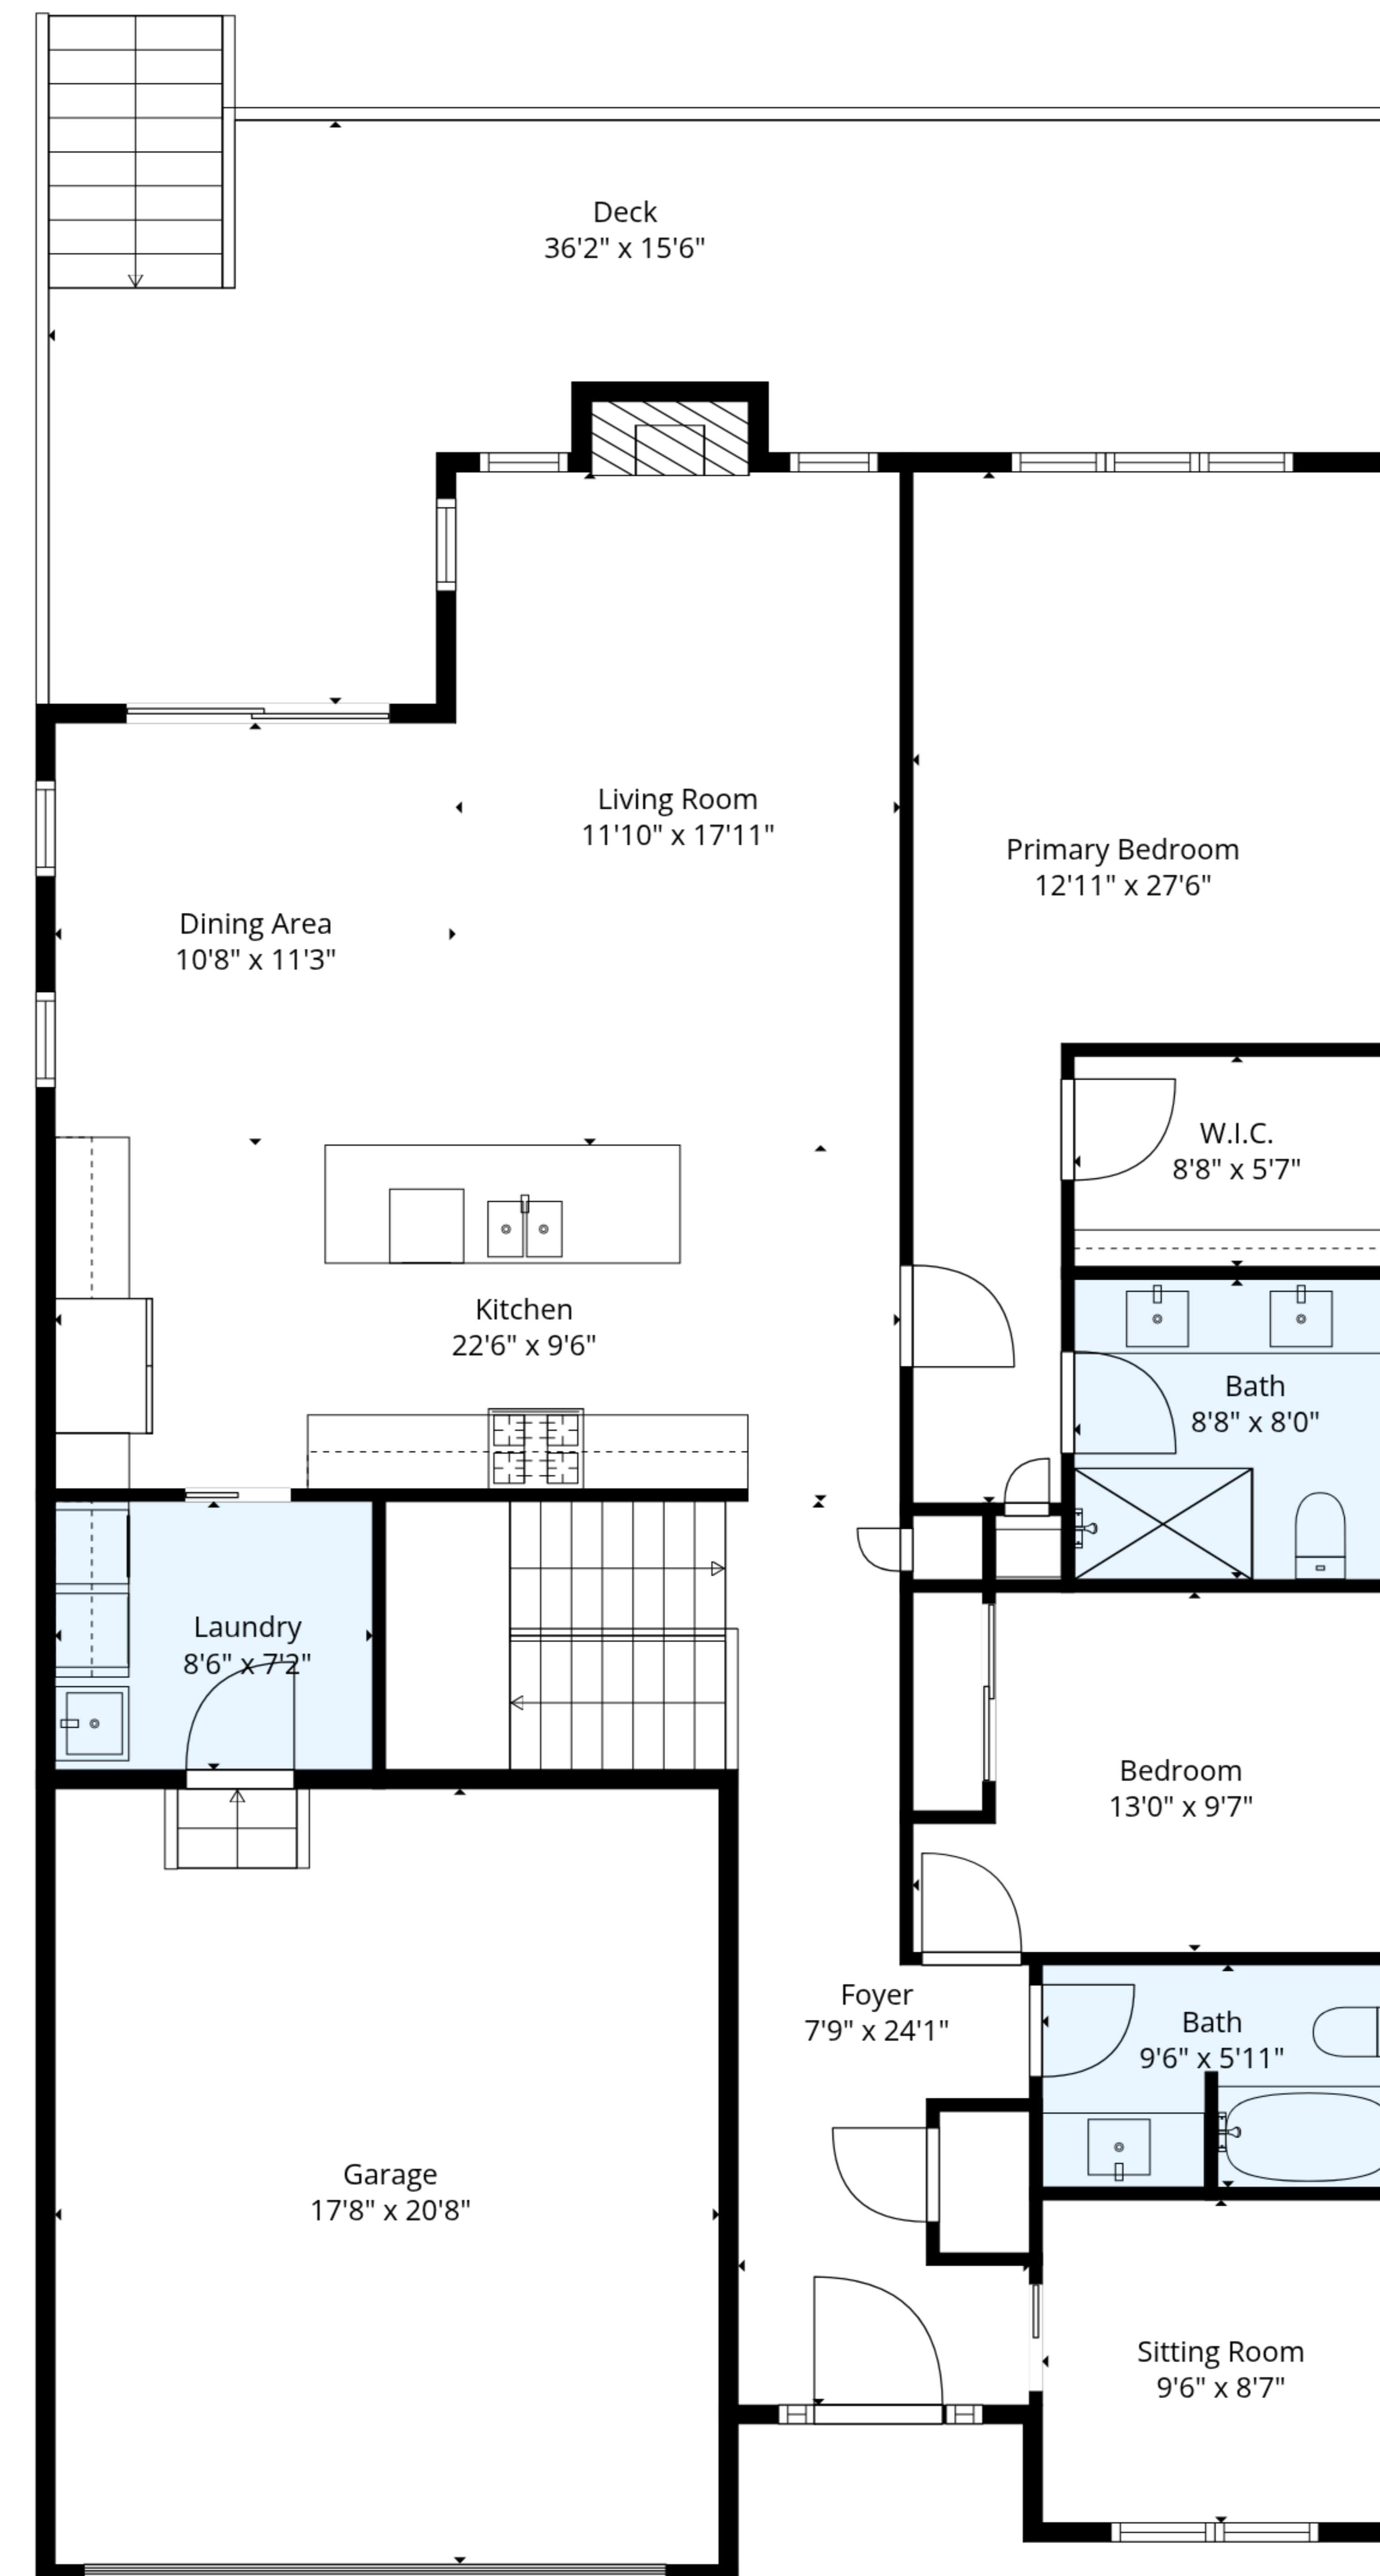

TOTAL: 2694 sq. ft

Basement 1: 1194 sq. ft, 1st floor: 1500 sq. ft

EXCLUDED AREAS: STORAGE: 109 sq. ft, UTILITY: 242 sq. ft, GARAGE: 366 sq. ft,
DECK: 392 sq. ft, FIREPLACE: 10 sq. ft, WALLS: 208 sq. ft

Basement 1

1st Floor

TOTAL: 2694 sq. ft

Basement 1: 1194 sq. ft, 1st floor: 1500 sq. ft

EXCLUDED AREAS: STORAGE: 109 sq. ft, UTILITY: 242 sq. ft, GARAGE: 366 sq. ft,
DECK: 392 sq. ft, FIREPLACE: 10 sq. ft, WALLS: 208 sq. ft