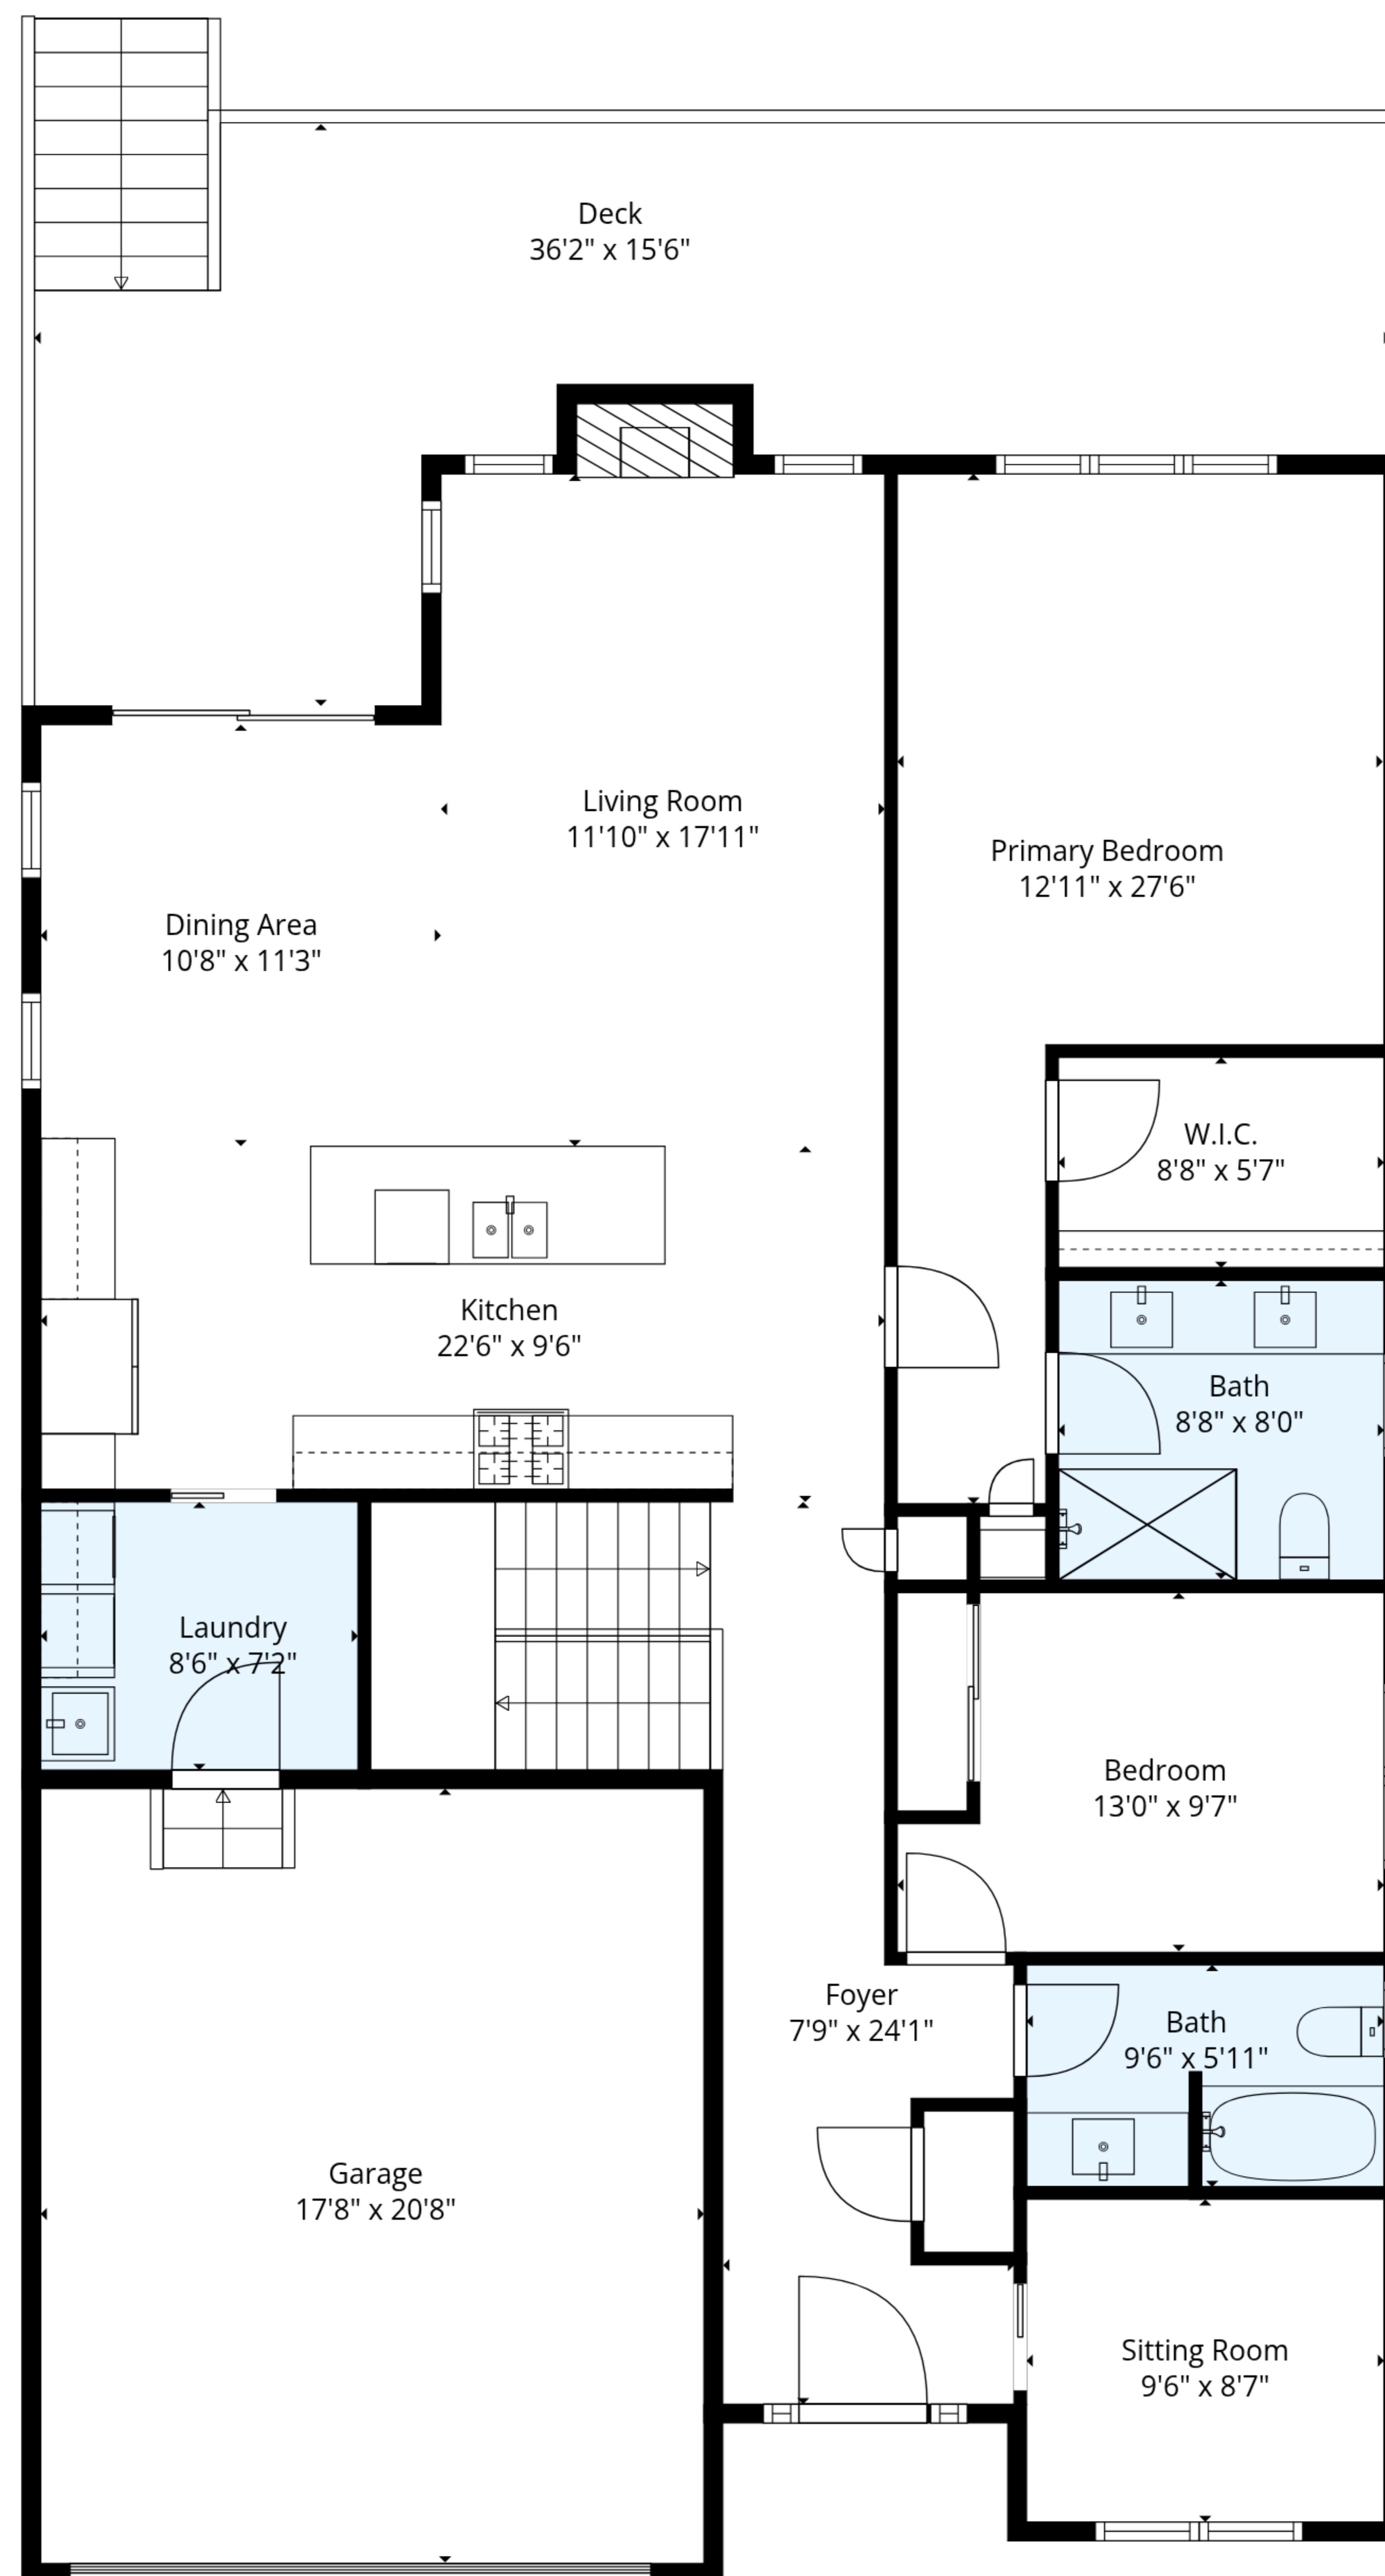

TOTAL: 2694 sq. ft

Basement 1: 1194 sq. ft, 1st floor: 1500 sq. ft

EXCLUDED AREAS: STORAGE: 109 sq. ft, UTILITY: 242 sq. ft, GARAGE: 366 sq. ft,
DECK: 392 sq. ft, FIREPLACE: 10 sq. ft, WALLS: 208 sq. ft

Basement 1

1st Floor

TOTAL: 2694 sq. ft

Basement 1: 1194 sq. ft, 1st floor: 1500 sq. ft

EXCLUDED AREAS: STORAGE: 109 sq. ft, UTILITY: 242 sq. ft, GARAGE: 366 sq. ft,
DECK: 392 sq. ft, FIREPLACE: 10 sq. ft, WALLS: 208 sq. ft