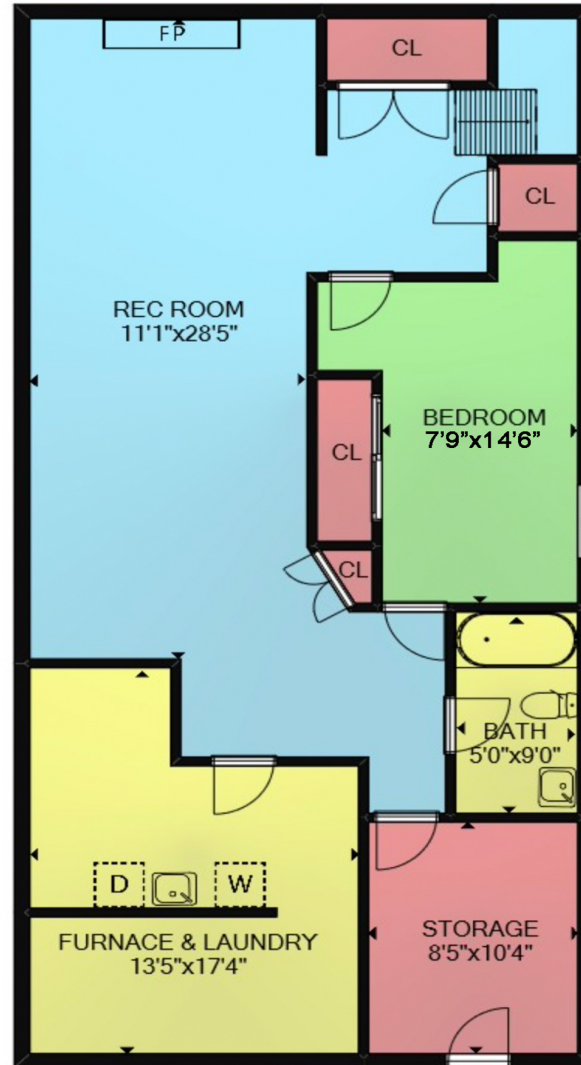

FLOOR 1 TOTAL AREA SQUARE FOOTAGE - 1139 ft²

Sizes and dimensions are approximate. Actual may vary. This plan is for illustration purposes only and should be used as such by any perspective purchaser.